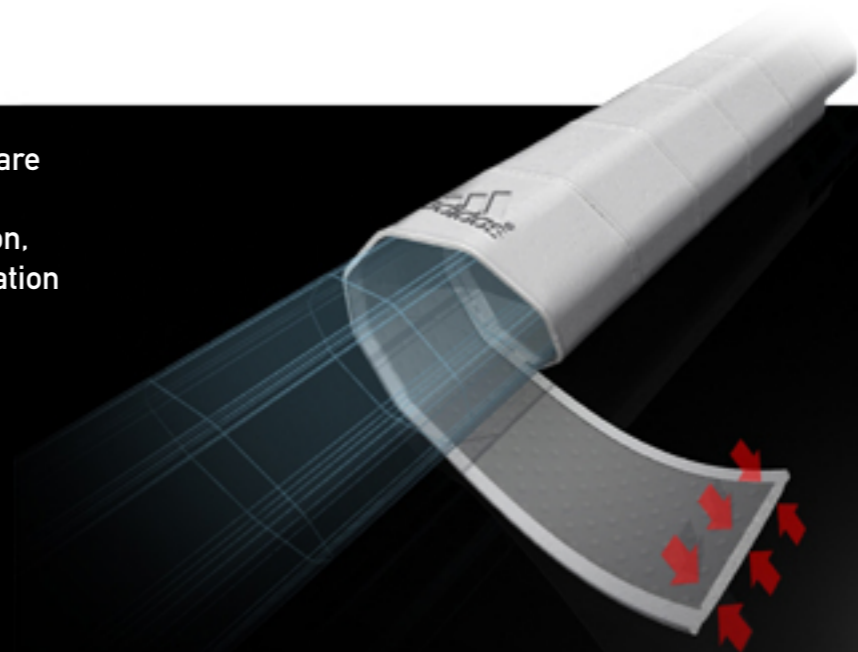

iES

BARRICADE 2010 series:

Barricade Tour Tour Light

BARRICADE

adidas introduces iES:
Integrated Energy System.

iES

iES stands for technology that puts the energy where you need it: at the center of the frame where you hit the ball.

The more dense 3K carbon fibers at 3 and 9 o'clock of the head, add stiffness to the frame, providing extra power and control.

CUSHIONED adiGRIP

The Barricade 2 rackets are equipped with the new adiGrip with extra cushion, providing increased vibration damping and softer feel.