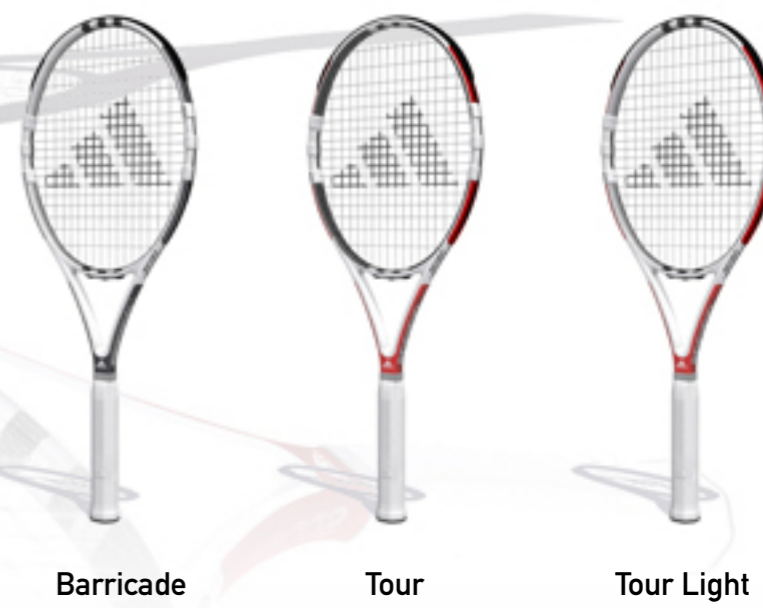

iES

BARRICADE 2010 series:

Barricade Tour Tour Light

BARRICADE

adidas introduces iES:
Integrated Energy System.

iES

iES stands for technology that puts the energy where you need it: at the center of the frame where you hit the ball.

The more dense 3K carbon fibers at 3 and 9 o'clock of the head, add stiffness to the frame, providing extra power and control.

CUSHIONED adiGRIP

The Barricade 2 rackets are equipped with the new adiGrip with extra cushion, providing increased vibration damping and softer feel.