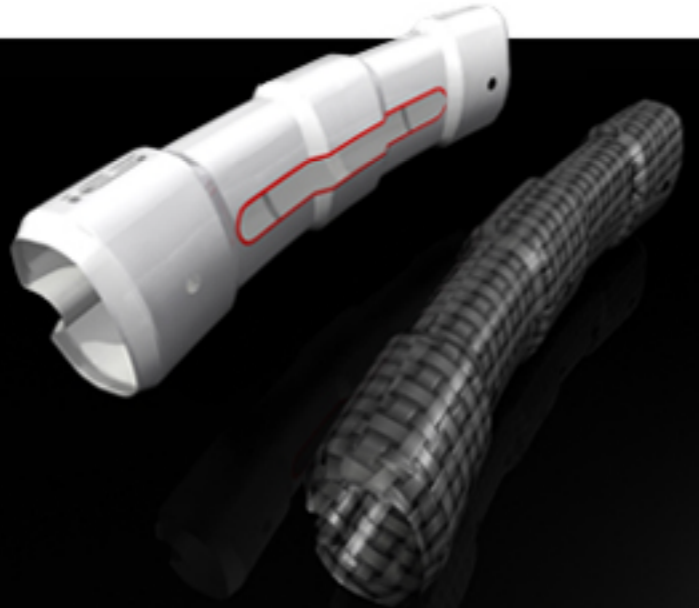

iES

BARRICADE 2010 series:

Barricade Tour Tour Light

BARRICADE

adidas introduces iES:
Integrated Energy System.

iES

iES stands for technology that puts the energy where you need it: at the center of the frame where you hit the ball.

The more dense 3K carbon fibers at 3 and 9 o'clock of the head, add stiffness to the frame, providing extra power and control.

CUSHIONED adiGRIP

The Barricade 2 rackets are equipped with the new adiGrip with extra cushion, providing increased vibration damping and softer feel.